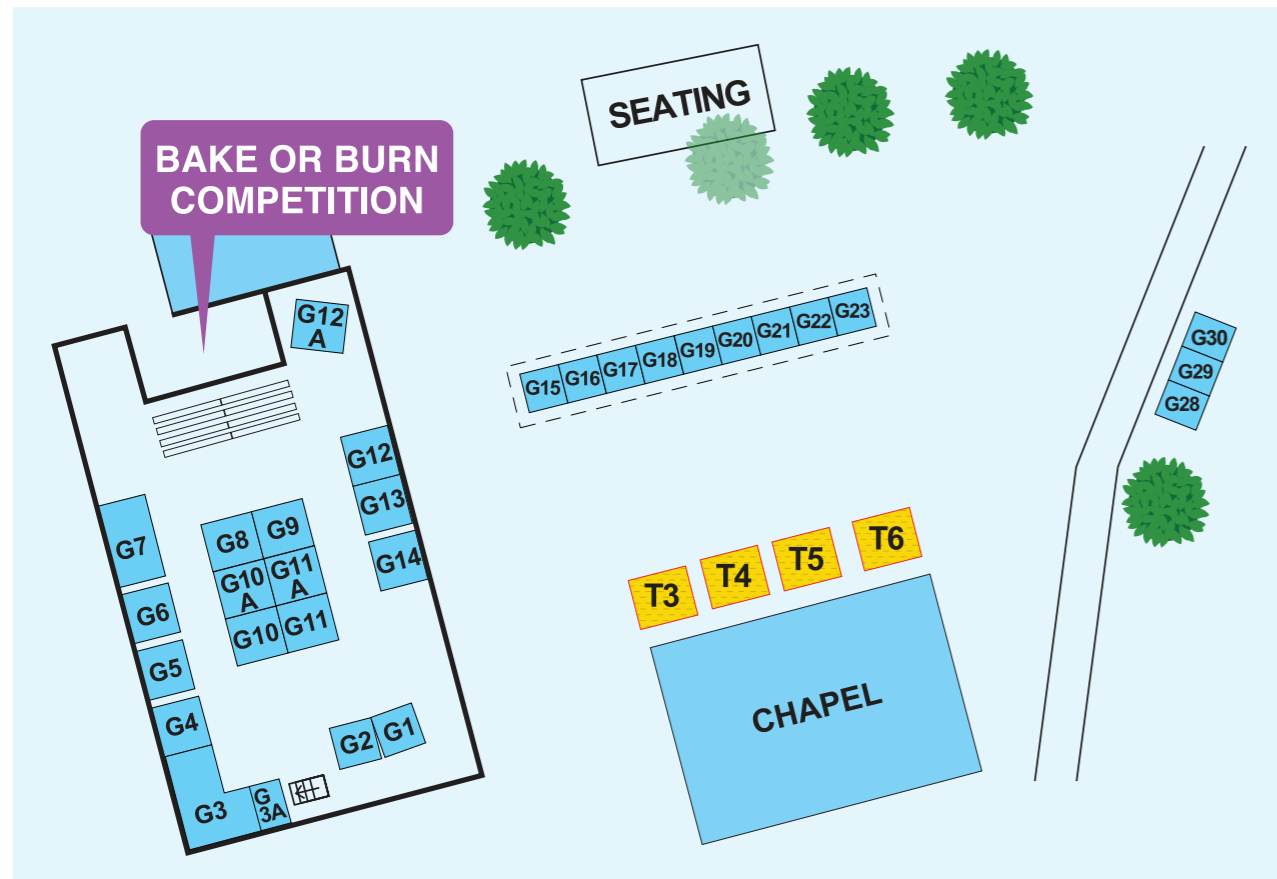

GATE 5
VISITOR ENTRANCE

GATE 4
EXHIBITOR ENTRANCE

CATCH SHUTTLE TO
HOMESTEAD AND
FISHING CLINIC
'CATCH A CARP'

CHILDREN'S
ENTERTAINERS &
PURPLE COW WHEEL

UTE MUSTER
(SUNDAY)

BAKE OR BURN
COMPETITION

PIGLET RACES &
ANIMAL NURSERY

MAINTENANCE SHEDS

TOTAL ROAD

TOTAL ROAD

Hunter Valley
Mahindra

PATERSON
CAR PARK
SOUTH

DISABLED
CARPARK C

LAND, PLANTS &
ENVIRONMENT

GOOD FOOD
AND WINE

PRIVATE

PRIVATE

PRIVATE

PRIVATE

PRIVATE

Detail 1 *Good Food & Wine*

Detail 3
Land, Plants & Environment

Detail 2 *Lifestyle Marquee*

Detail 4 *Craft Exhibit*